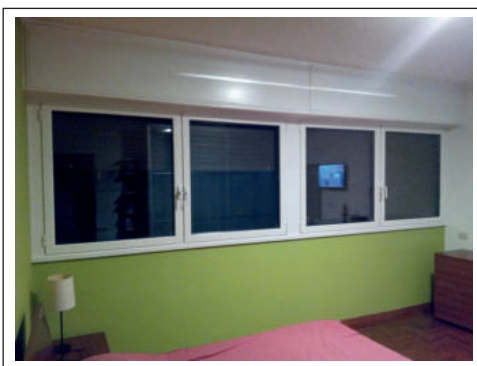

L'UNICO CASSONETTO IN ALLUMINIO CERTIFICATO CHE RIENTRA NEL RISPARMIO ENERGETICO

THE UNIQUE CERTIFIED ALUMINUM SHUTTER BOX THAT FALLS UNDER THE ENERGY SAVING SUBSIDY

- ❖ Trasmittanza termica unitaria
  1.6 w/m²K
- ❖ Spessore alluminio 17 decimi,
  studiato per raggiungere larghezze
  fuori standard
- ❖ Realizzabile su misura
- ❖ Anta frontale ispezionabile ad
  innesto con guarnizioni perimetrali
  per garantire un buon isolamento
  sia termico che acustico
- ❖ Thermal transmittance per unit
  1.6 w / m²K
- ❖ Aluminum thickness 17 tenths,
  designed to reach out-of-standard
  widths
- ❖ Customizable
- ❖ Inspectable front panel with perimeter
  gaskets to guarantee good thermal
  and acoustic insulation

**Il cassonetto bello da vedere,
senza viti o cerniere antiestetiche**

**The good looking shutter box,
without screws or unattractive hinges**